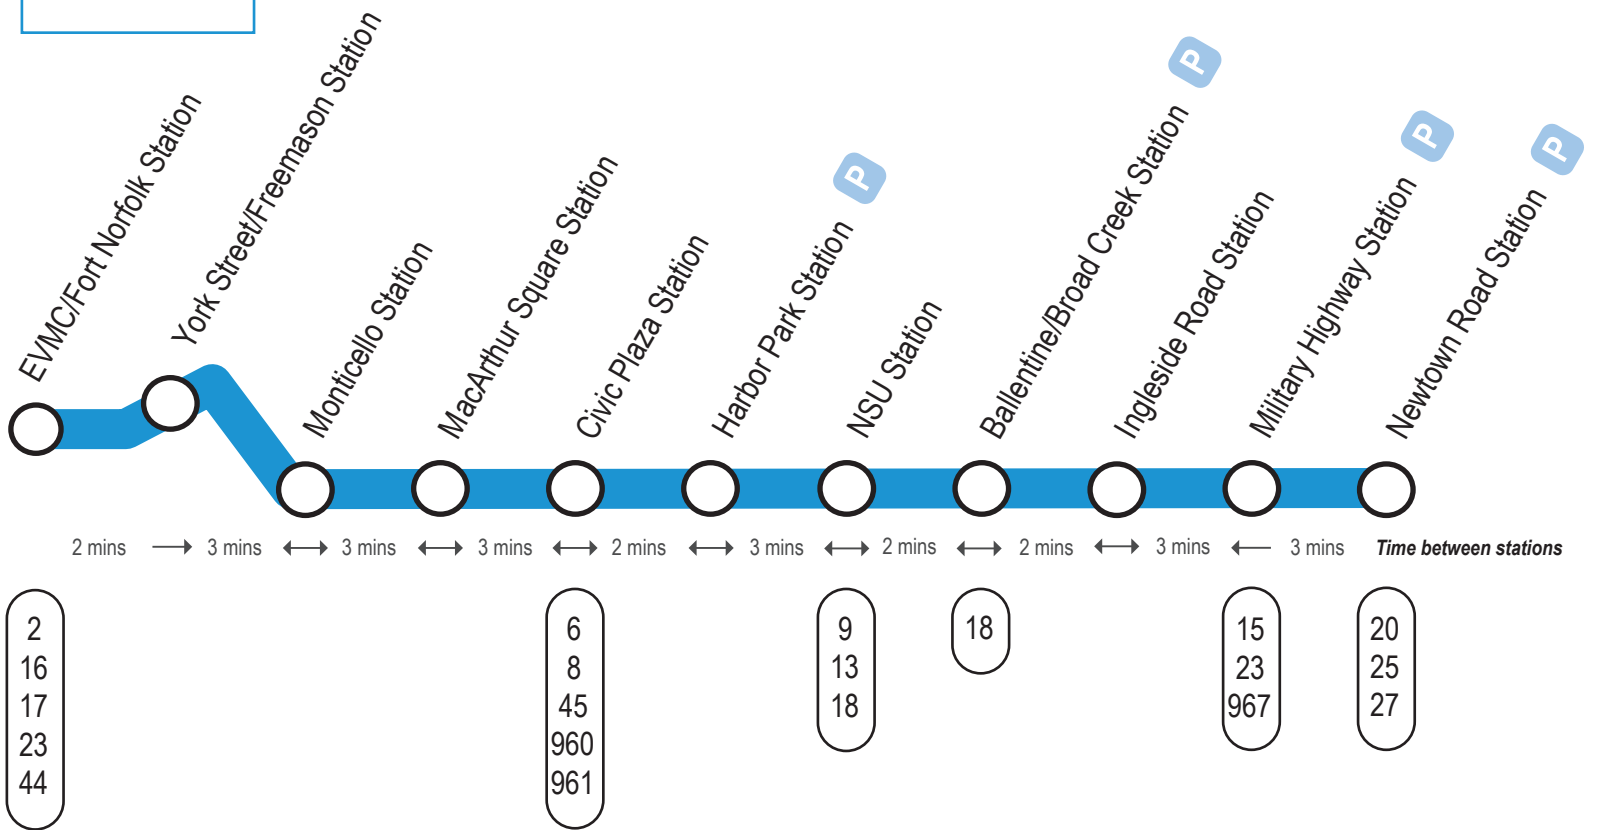

LIGHT RAIL EVMC/Fort Norfolk Station to Newtown Road Station EASTBOUND

WEEKDAY			SATURDAY			SUNDAY		
From	Then every	Until	From	Then every	Until	From	Then every	Until
6:00 A.M. First Trip	15 minutes	6:30 A.M.	6:00 A.M. First Trip	30 minutes	9:00 A.M.	10:55 A.M.	15 minutes	9:00 P.M. Last Trip
6:30 A.M.	10 minutes	9:00 A.M.	9:00 A.M.	15 minutes	9:30 P.M.			
9:00 A.M.	15 minutes	3:30 P.M.	9:30 P.M.	30 minutes	12:00 A.M. Last Trip			
3:30 P.M.	10 minutes	7:00 P.M.						
7:00 P.M.	15 minutes	10:00 P.M.						
10:00 P.M.	30 minutes	11:00 P.M. Last Trip						
10:00 P.M. Friday	30 minutes	12:00 A.M. Last Trip						

LEGEND

- Light Rail Route
- Light Rail Station
- P Park-n-Ride Lot
- 1 Bus Route

Summer 2011

Map not to scale

PM times is bold

LIGHT RAIL Newtown Road Station to EVMC/Fort Norfolk Station WESTBOUND

WEEKDAY			SATURDAY			SUNDAY		
From	Then every	Until	From	Then every	Until	From	Then every	Until
5:55 A.M. First Trip	15 minutes	6:30 A.M.	6:00 A.M. First Trip	30 minutes	9:00 A.M.	11:00 A.M.	15 minutes	9:00 P.M. Last Trip
6:30 A.M.	10 minutes	9:00 A.M.	9:00 A.M.	15 minutes	9:30 P.M.			
9:00 A.M.	15 minutes	3:20 P.M.	9:30 P.M.	30 minutes	12:00 A.M. Last Trip			
3:20 P.M.	10 minutes	7:00 P.M.						
7:00 P.M.	15 minutes	9:30 P.M.						
9:30 P.M.	30 minutes	11:00 P.M. Last Trip						
9:30 P.M. Friday	30 minutes	12:00 A.M. Last Trip						